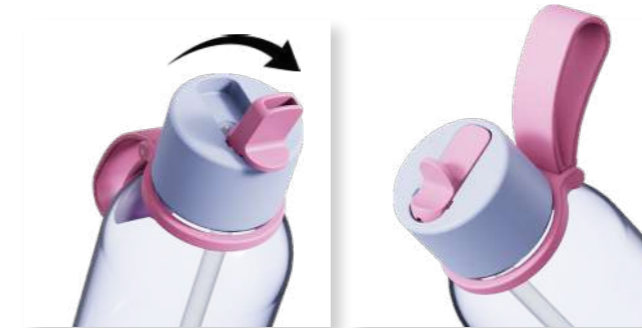

WALK-ABOUT SPORT

FOLDING STRAW BOTTLE

- Perfect size for a stroll.
- Soft silicone carry strap.
- Quick access lid.
- BPA-free.