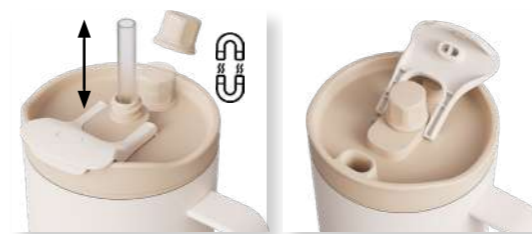

BIG CARRY

S.S. TUMBLER

The BIG CARRY is the perfect choice for a comfortable stroll or an intense walk. Our innovative twist cap lid keeps the drinking straw concealed and out of the way of the large integrated handle, and the wide drinking spout is ready at all times. Use the spout while you're in motion, or pop the straw when you're ready for a break. Carry on with your health journey with BIG CARRY.

BIG GRIP TWIST

S.S. TUMBLER

This BIG GRIP gives you a choice with a TWIST. The straw is concealed by a twist-off cap. Remove it and the straw pops up for your drink. Then what? Place the cap on the magnetic tab and it won't go anywhere. When you're done, push the straw down and twist on the cap. The straw is always ready, but the spout is there too, so drink how you like. The secret mechanism is a silicone extension on the straw that springs it into position. Two choices, with a TWIST!

BIG CARRY SLIMLINE

S.S. TUMBLER

The BIG CARRY SLIMLINE features the best-selling TWIST lid with an appealing new body style. Twist off the cap to activate the secret silicone extension that springs the concealed straw into position. Place the cap on the magnetic tab and it stays right where it should. When you're done, push down the straw and replace the cap. In the mood for a gulp? Flip up the tab for a refreshing drink. Two choices, with a TWIST!