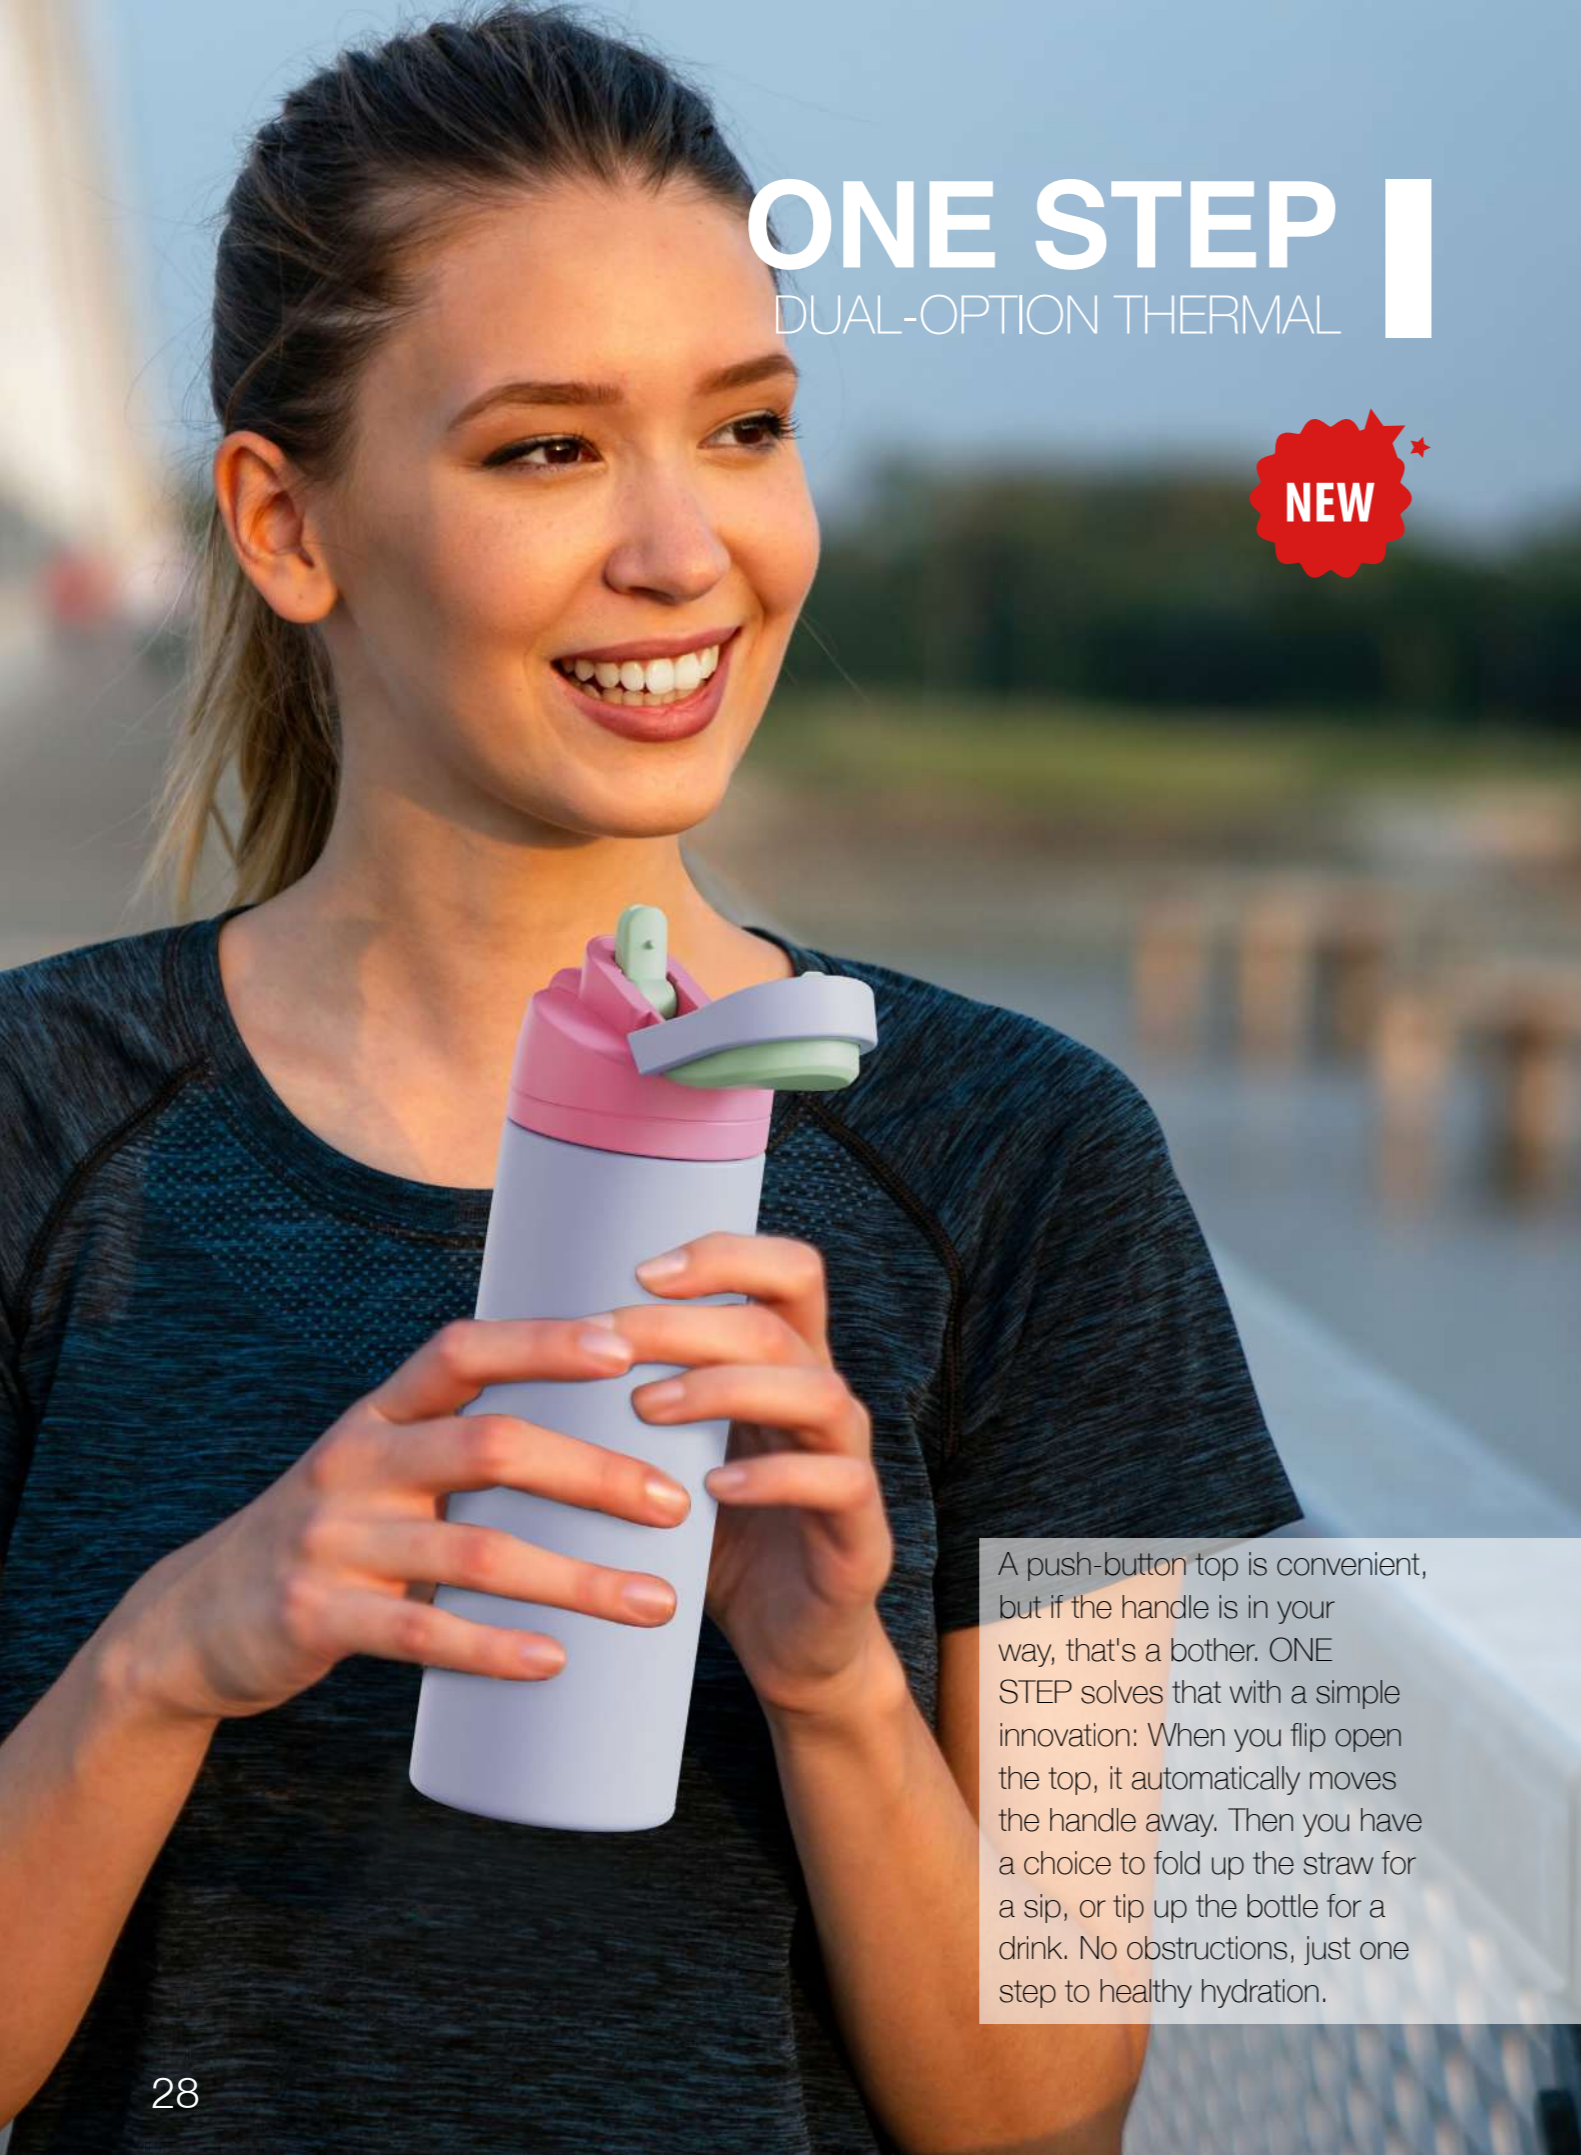

ONE STEP

DUAL-OPTION THERMAL

NEW

A push-button top is convenient, but if the handle is in your way, that's a bother. ONE STEP solves that with a simple innovation: When you flip open the top, it automatically moves the handle away. Then you have a choice to fold up the straw for a sip, or tip up the bottle for a drink. No obstructions, just one step to healthy hydration.