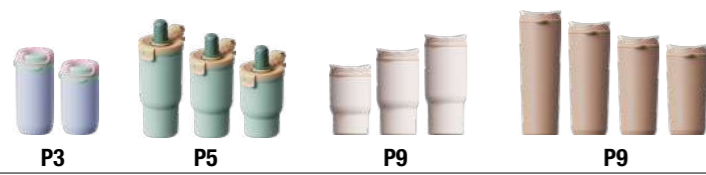

CONTENTS

Tumbler

Water Bottle

CONTENTS

Glass Collection

Tea/Coffee Mug