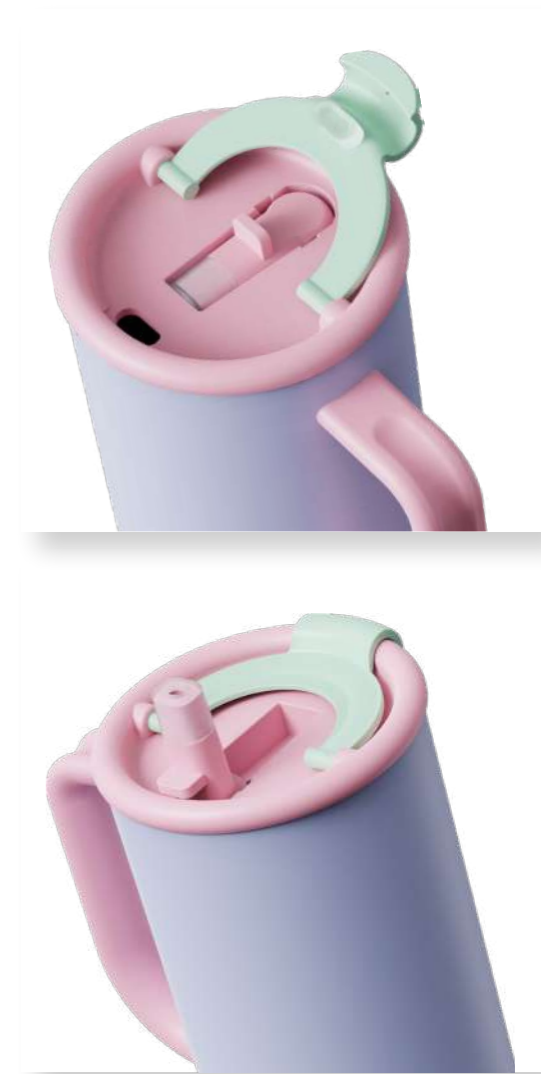

- Two drinking options, straw for cold drinks, spout for hot.
- Thermal stainless steel for reliable temperature.
- Removable and reusable straw.
- Perfect for a backpack, purse or cupholder.

Item No.	Pale Peach	#69696012	#69696013	#69696014
	Coal Black	#69692012	#69692013	#69692014
	Mint Green	#69694012	#69694013	#69694014
Capacity	600ml/20oz	480ml/16oz	360ml/12oz	
Unit Size	8.8x8.5x21.0cm	8.8x8.5x18.0cm	8.8x8.5x15.0cm	
Case Pack	6	6	6	
Cube(m ³)	0.013	0.011	0.010	
Weight(g)	315	275	243	
Dishwasher	Dishwasher Safe Lid			

SAVOR IT

DUAL-DRINK S.S. TUMBLER

Sip through a straw or drink through a spout? SAVOR IT provides the options so you can make the choice. Flip open the center tab for a sip from the integrated straw – whether at rest or on the move, you're ready to hydrate. Or stop, enjoy the scenery, and open the spout for a long drink. Thermal stainless-steel keeps your beverage at the right temperature so you can savor the moment. The large, comfortable handle and wide range of colors lets you savor the style, too.