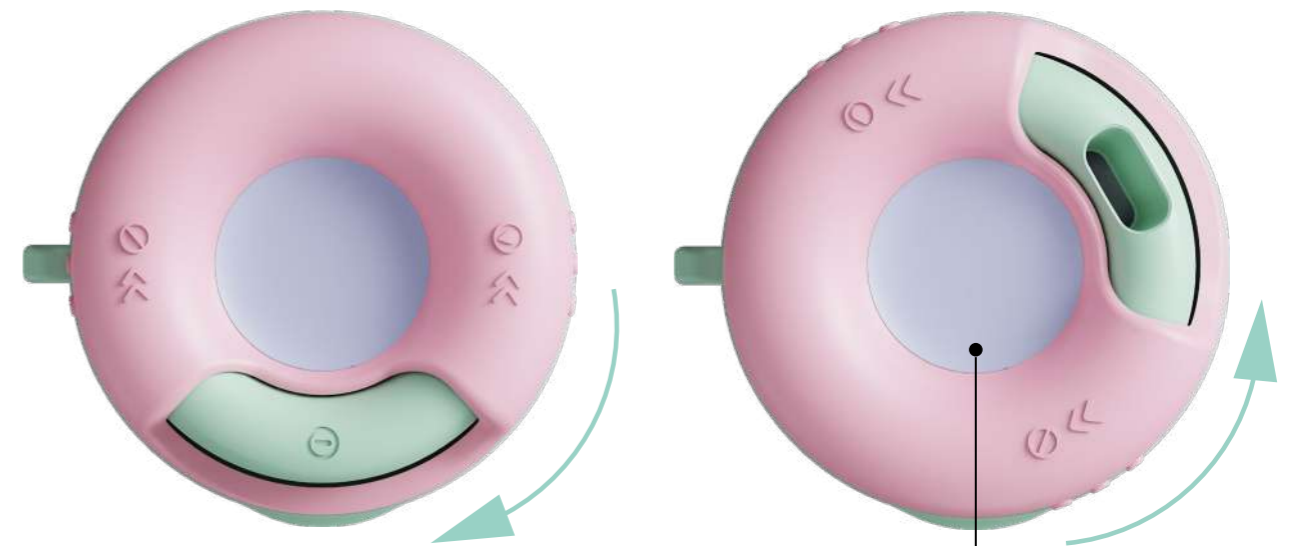

SINGLE SIP S.S. TUMBLER

Twist, drink. It's simple, fast and elegant. An ingenious mechanism gives a minimalist look with a secure seal. One quarter turn exposes the generous spout, and a quick reverse twist closes and seals it securely. Take it to your favorite pastry shop and enjoy a perfect combo, donuts with coffee from the DONUT 1. When you're done, it's easy to disassemble and clean for your next delicious adventure.

PEARLY DAYS

PEARL MILK TEA TUMBLER

Pearl milk tea is popular for its fun and unique "pearls" that let you drink and "chew" your flavorful tea. It's so unique that we made a special tumbler just for you to enjoy it. A normal straw doesn't work well, so we designed a built-in oversized straw-and- filter mechanism, innovative and pearl-perfect. Twist open and lift the cap to expose the sipping straw, then enjoy this special beverage stress-free. Unscrew the lid and remove the mechanism to clean after use. If you've never tried pearl milk tea, PEARLY DAYS is the perfect tumbler to start the adventure.

TRIPLE SIP

3-N-1 S.S. TUMBLER

The TRIPLE SIP gives you three ways to take the edge off your thirst. For a hot or cold drink, flip the tab on one side and drink from a generous spout. For cold drinks, flip open the other side to sip from a completely concealed and integrated straw. Or, remove the straw, flip open the central tab, and put the straw in the middle where it's instantly available. It can be completely sealed to prevent leaks, and the interior is simple and easy to clean. You get three ways to take off your thirsty edge anytime and any way that suits the moment.