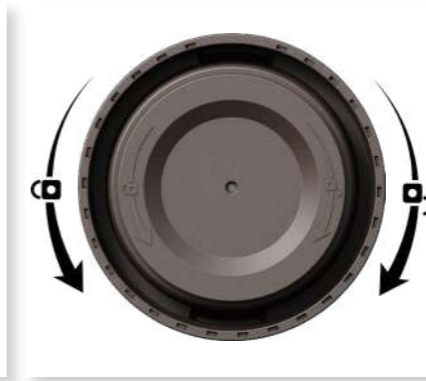

1. Remove the silicone ring.

2. Rotate the inner cover as indicated by the arrow until it locks in place.

3. Pull the inner cover downwards to complete the disassembly.

- Long-lasting thermal capacity.
- Unique easy-open lid.
- Dishwasher safe.