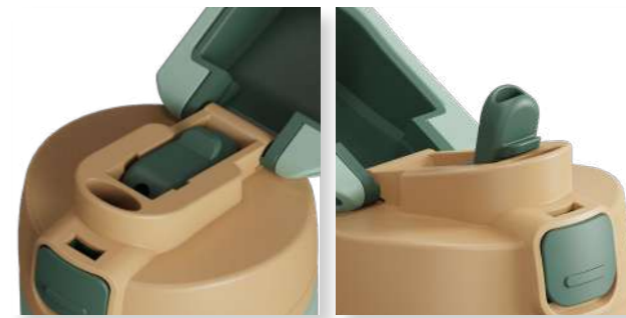

ONE STEP

DUAL-OPTION THERMAL

NEW

A push-button top is convenient, but if the handle is in your way, that's a bother. ONE STEP solves that with a simple innovation: When you flip open the top, it automatically moves the handle away. Then you have a choice to fold up the straw for a sip, or tip up the bottle for a drink. No obstructions, just one step to healthy hydration.

- Thermal S/S.
- Push button dual-option lid.
- Lid automatically moves handle back.

ONE STEP

Item No.	Blue Haze	#61898003W
		#61898003
	Mist Green	#61894003W
		#61894003
Capacity	730ml/24oz	
Unit Size	8.4x8.1x24.8cm	
Case Pack	12	
Cube(m³)	0.026	
Weight(g)	337	
Dishwasher	Dishwasher Safe