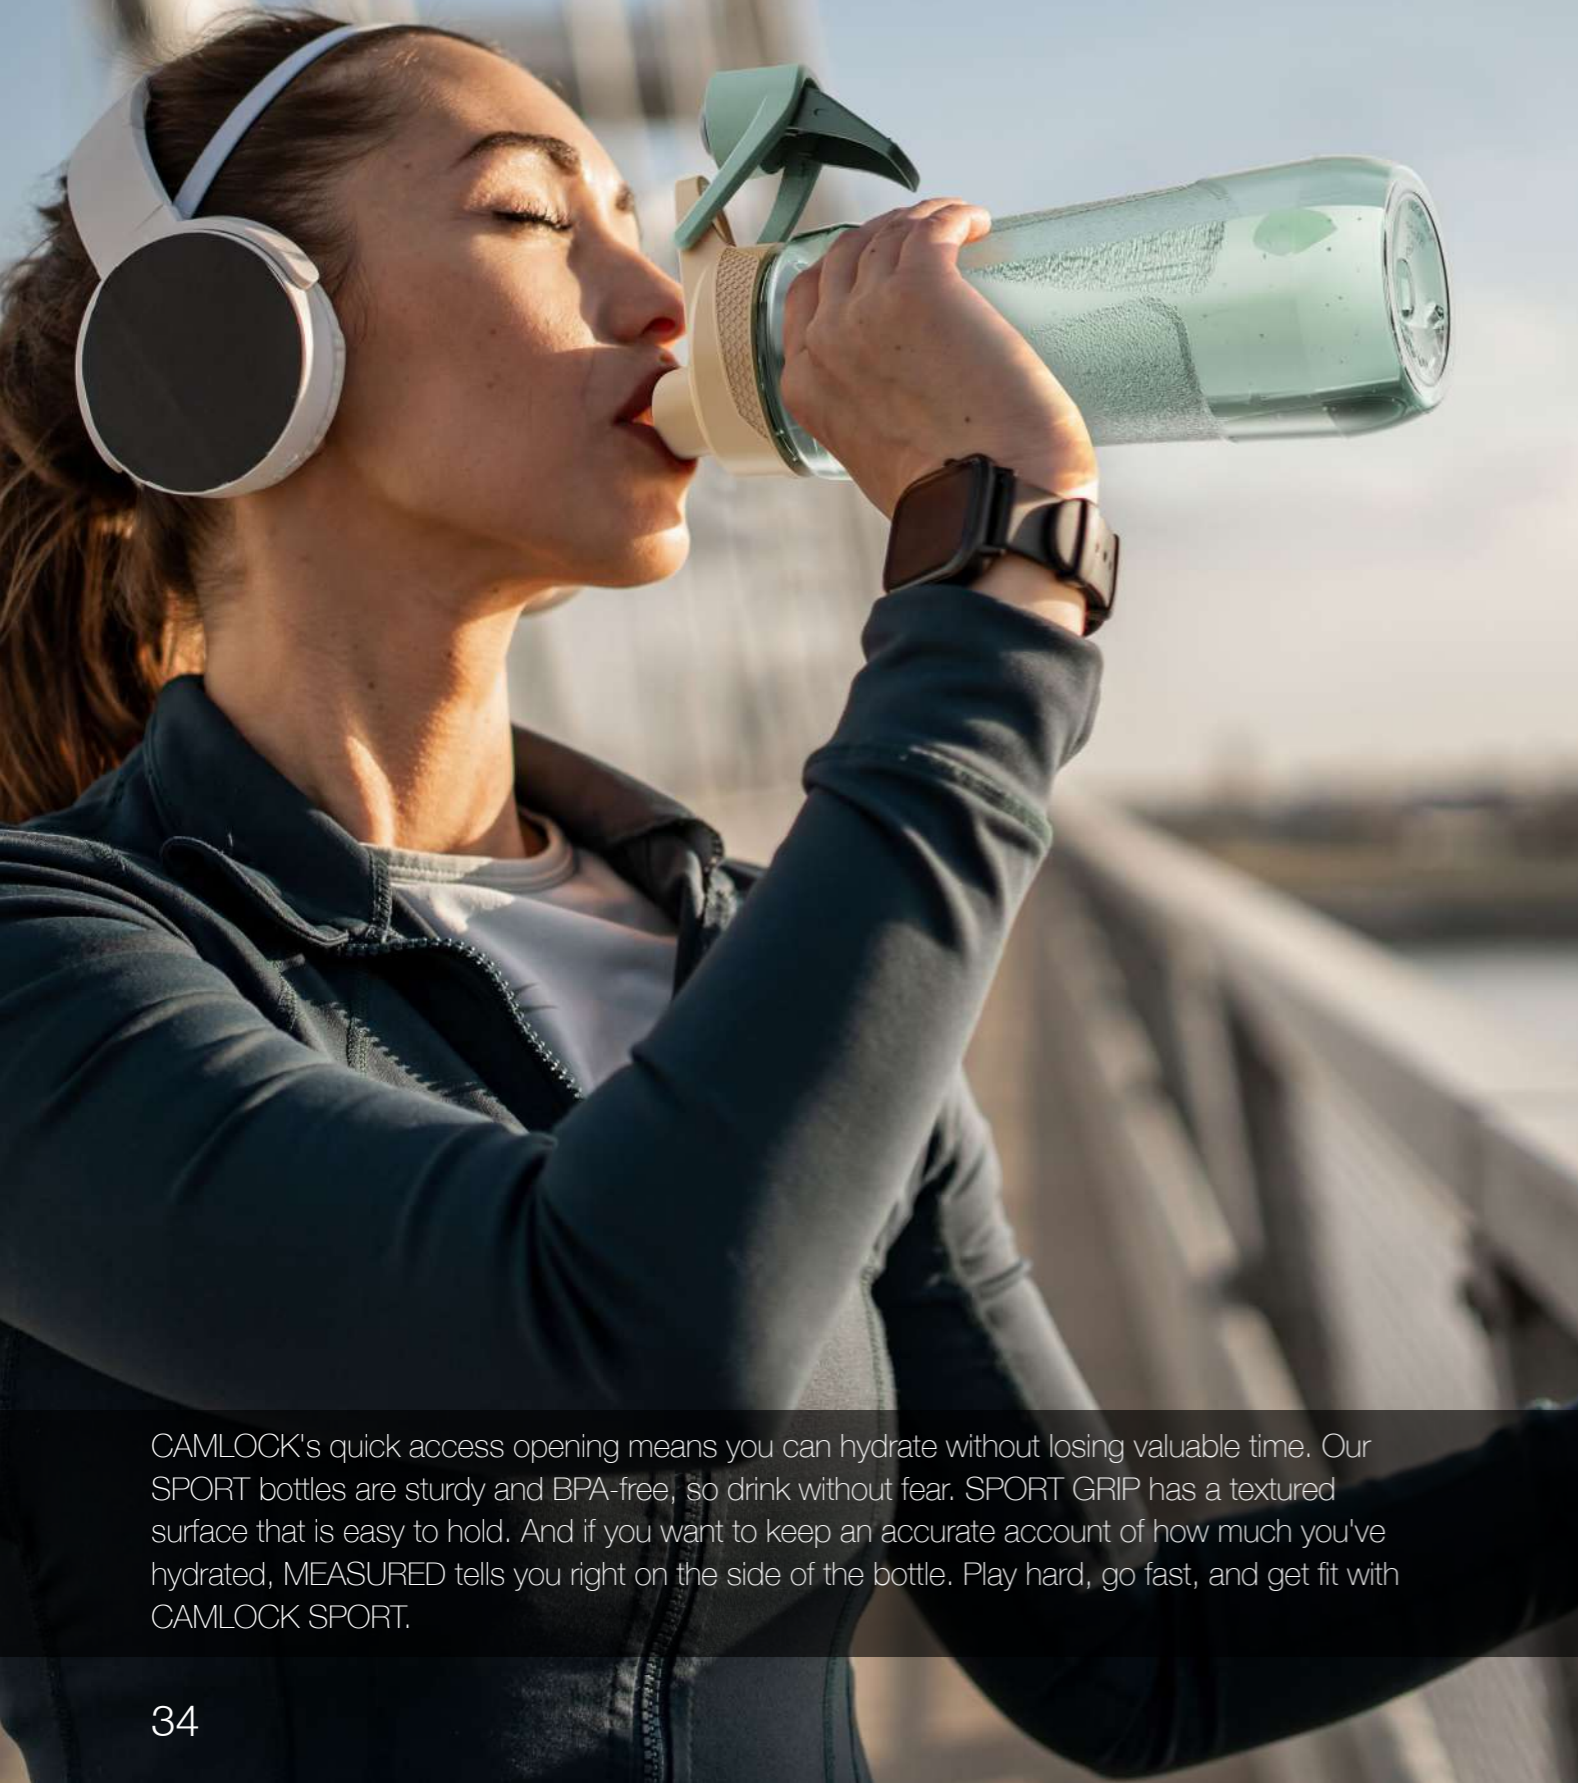

CAMLOCK SPORT

TRITAN® SPORT BOTTLE

CAMLOCK's quick access opening means you can hydrate without losing valuable time. Our SPORT bottles are sturdy and BPA-free, so drink without fear. SPORT GRIP has a textured surface that is easy to hold. And if you want to keep an accurate account of how much you've hydrated, MEASURED tells you right on the side of the bottle. Play hard, go fast, and get fit with CAMLOCK SPORT.

- Quick access CAMLOCK lid.
- Sturdy Tritan® plastic sport bottle.
- SPORT GRIP and MEASURED options.