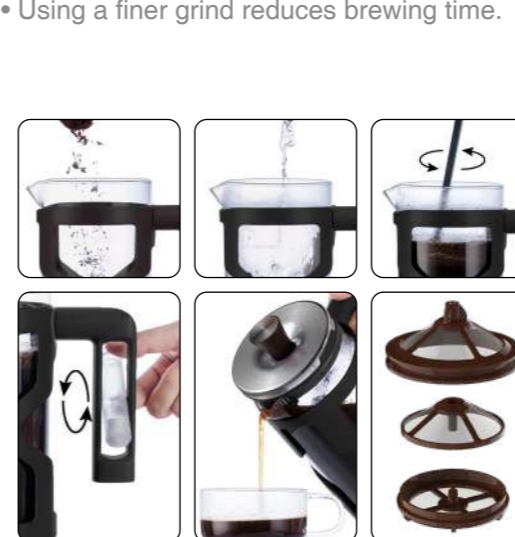

**French Press Coffee Maker**  
High-grade borosilicate glass  
#68502002 Black  
Color Box Size 13.2x13.2x24.7cm  
Case Pack 12  
Carton Cube 0.060m<sup>3</sup>  
1000ml

French press coffee is known for smooth and rich flavor. It's also known for muddy residue on the bottom of your cup if the grind is not just right. Our newly patented 3-layer filter system solves that problem. You can use a finer grind for more flavor, the brewing time is shorter, and the coffee is clean. The CLEARBREW® innovates where it counts – in the filter system. The CLASSIC is elegant and innovative.

- Patented filter innovation brews a clean cup
- Filter is easy to disassemble and clean
- Using a finer grind reduces brewing time

French press coffee is known for smooth and rich flavor. It's also known for muddy residue on the bottom of your cup if the grind is not just right. Our newly patented 3-layer filter system solves that problem. You can use a finer grind for more flavor, the brewing time is shorter, and the coffee is clean. The CLEARBREW® innovates where it counts – in the filter system.

The PERFECT-IN-3 includes a 3-minute timer in the handle for that perfectly-timed cup.

- Patented filter innovation brews a clean cup.
- Filter is easy to disassemble and clean.
- Using a finer grind reduces brewing time.