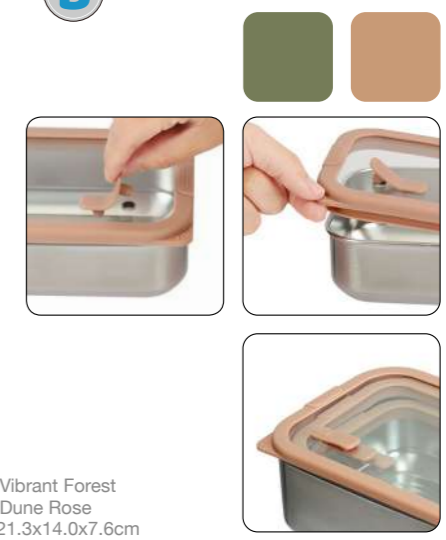

S/S FOOD STORAGE

B MICROWAVABLE

YES, it's true — this stainless-steel storage dish is microwave safe. Many people don't like to microwave food in plastic because of possible health effects. Glass can be heavy and can break. MICRO•SAFE offers the food safety, flavor preservation and light weight of stainless-steel and the convenience of microwavable storage. The tempered glass lid is firmly sealed with silicone to keep food fresh. Lift up the tab, press the lid in place and then seal the tab. Lift the tab to microwave your meal. This innovative design will revolutionize how you store and heat your food.

- New MICROWAVE SAFE stainless-steel storage.
- Tempered glass lid sealed with silicone.
- Sealing valve tab, lift to heat.
- Designed to save space when not in use.

L	#99474001 #99476001 Unit Size Case Pack Carton Cube 1650ml	Vibrant Forest Dune Rose 21.3x14.0x7.6cm 12 0.035m³	
M	#99474002 #99476002 Unit Size Case Pack Carton Cube 1000ml	Vibrant Forest Dune Rose 19.4x12.0x6.5cm 12 0.025m³	
S	#99474003 #99476003 Unit Size Case Pack Carton Cube 700ml	Vibrant Forest Dune Rose 17.2x10.8x5.5cm 24 0.033m³	

S/S PORTABLE STORAGE

B MICROWAVABLE

Finally, a stainless-steel portable lunch dish that can be safely used in a microwave. Glass is heavy, and plastic is not ideal for microwaving. SAFE•LUNCH is lightweight and safe, and now you can fearlessly reheat the great meal you had last night. The portable dish has a silicone lid that keeps food fresh. When you put it in the microwave, just lift up the lid and set it at a slight angle. Your friends will be surprised, then they will want one, too. The smaller container fits inside the large one for convenient and space saving storage.

- MICROWAVE SAFE portable storage.
- Lightweight and shatter-proof.
- Silicone lid seals securely.
- Designed to save space when not in use.

L	#99504001 #99506001 Unit Size Case Pack Carton Cube 720ml	Vibrant Forest Dune Rose 16.6x11.9x5.9cm 24 0.037m³	M	#99504002 #99506002 Unit Size Case Pack Carton Cube 420ml	Vibrant Forest Dune Rose 11.8x9.8x5.5cm 48 0.041m³
S	#99504003 #99506003 Unit Size Case Pack Carton Cube 230ml	Vibrant Forest Dune Rose 10.2x7.5x5.3cm 48 0.027m³	XS	#99504004 #99506004 Unit Size Case Pack Carton Cube 80ml	Vibrant Forest Dune Rose 7.5x5.0x4.5cm 96 0.025m³