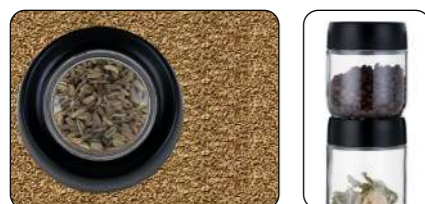

GLASS STORAGE JAR

MAGNIFYING TOP

Perfect for a cabinet or a drawer, the BIG EYE jar has a surprise — you don't have to look too close because the top is a magnifier. Not only can you see what's left, but you can see it very clearly. The lid's other feature is a textured easy-grip surface that makes opening a snap.