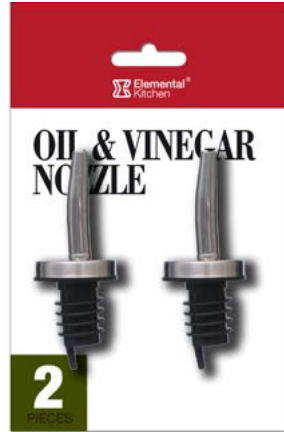

You don't always need fancy or complex. For the simple solution, the JUST POUR is the perfect choice. Stainless steel, classic shape, straightforward operation. Tip and pour.

- Classic square glass bottles.
- Stainless-steel pour spout.
- Clean and classic design.

Oil & Vinegar Nozzle
#5502025
Case Pack 120
Carton Cube 0.067m³