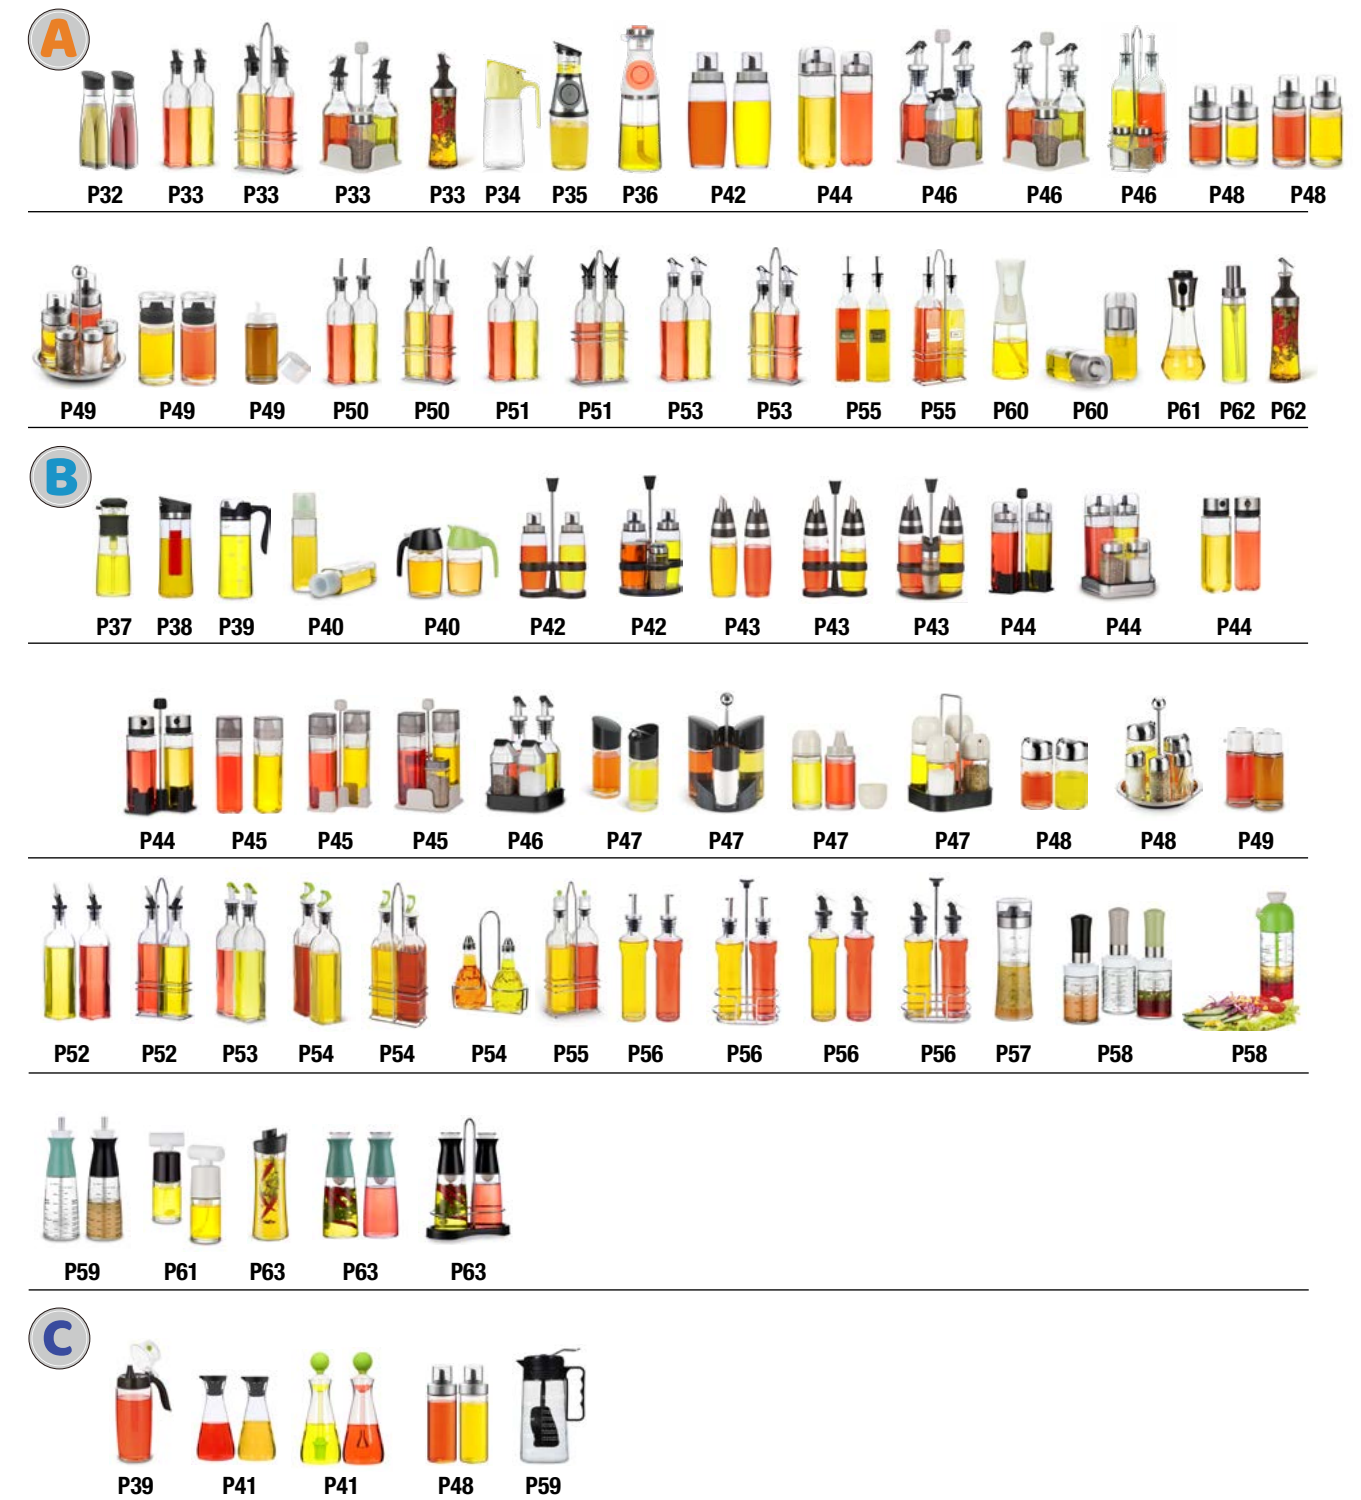

OIL/VINEGAR