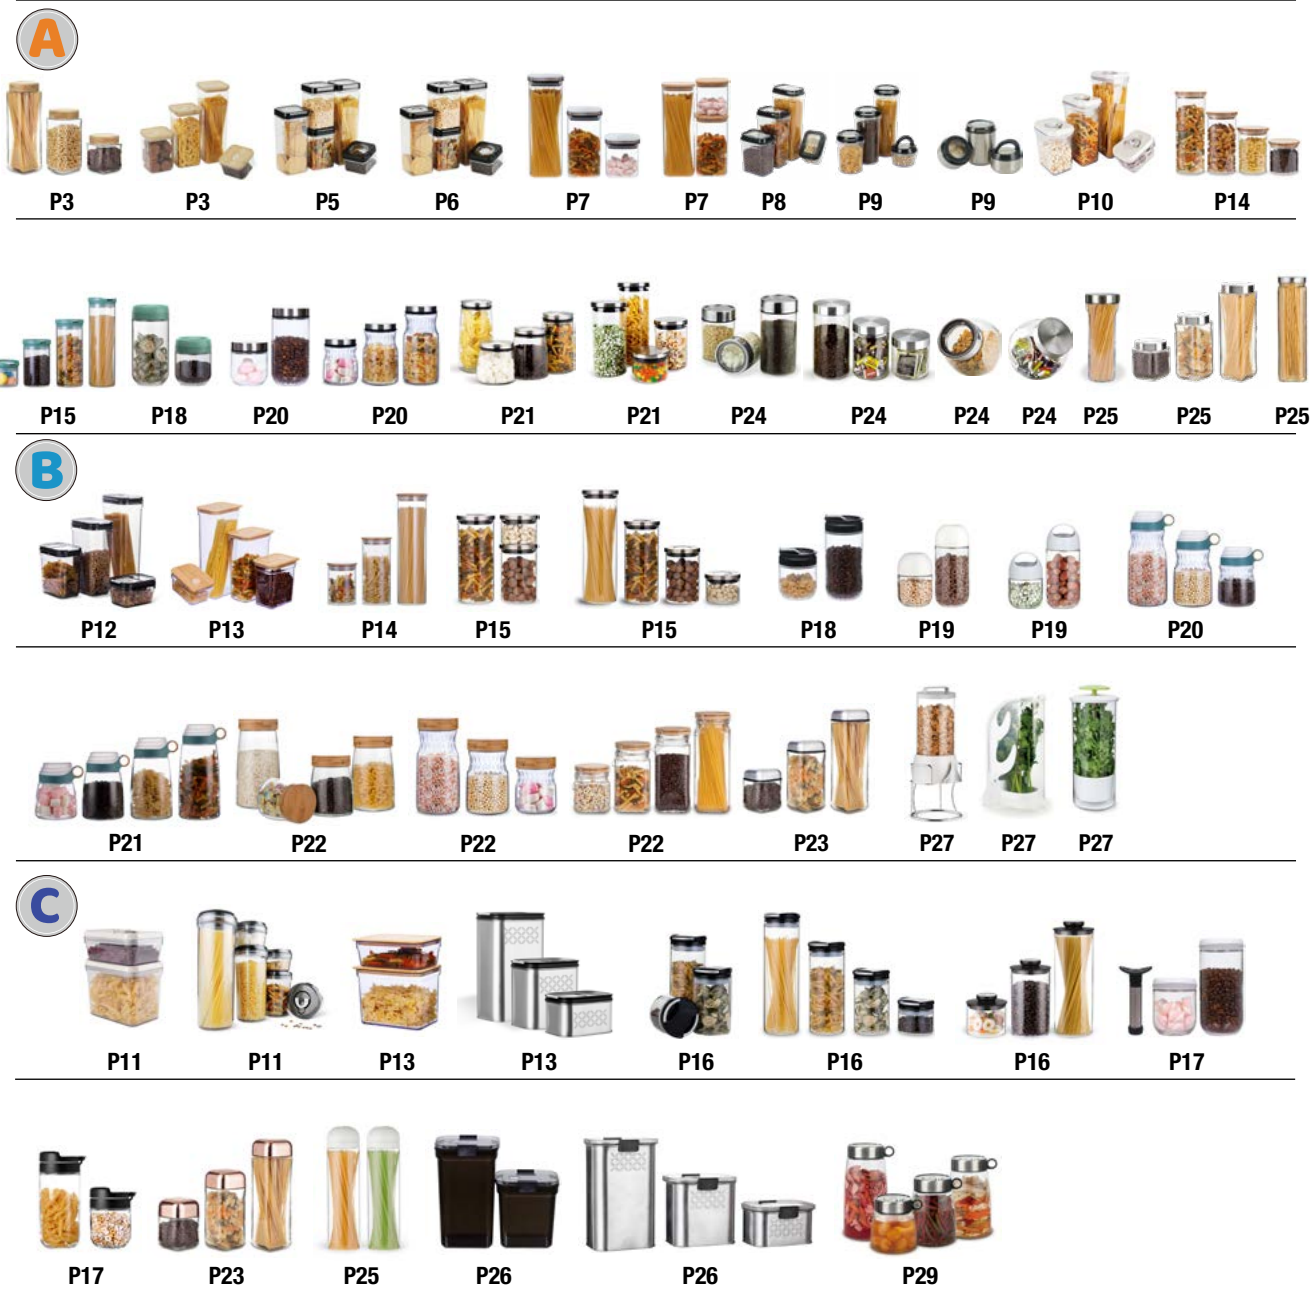

The color chart below shows all the available colors of our products.

INDEX BY FUNCTION

A MOQ: 200 Lead time: 45days

B MOQ: 600 Lead time: 60 days

C MOQ: 1000-2000 Lead time: 60 days

STORAGE

Food Storage, Cereal Dispensers, Herb Keepers