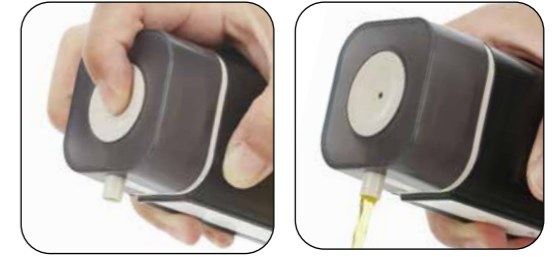

OIL & VINEGAR BOTTLES

MAGNETIC HANGER

Your kitchen will be unique with MAGNETO. The innovative plastic bottles with a newly designed lid include an unusual feature – a magnetic strip to hold the bottle on a metal surface. A refrigerator, knife rack, spice rack, stove ... all are creative possibilities. The spout is non-drip, and a hole on top aids a smooth flow.

- Plastic body and new lid design.
- Magnetic hanging strip.
- Hole on top for a smooth flow.

MAGNETO O/V