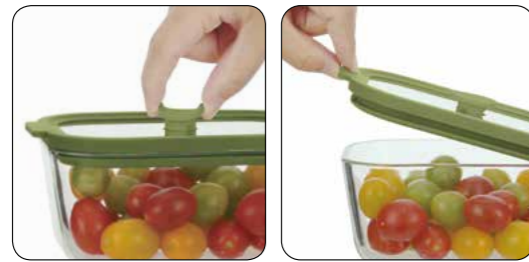

HEAVY DUTY GLASS STORAGE

PLASTIC-FREE DESIGN

Nothing is wasted in the TOUGH LID ECO. DISH. Silicone, borosilicate glass, and a tempered glass lid show that style and sustainability are both possible. It's earth-friendly and food-friendly, too. The lid uses a high-quality silicone valve to keep air away. Pull up on the valve, replace the lid, push the valve down, and your food will not be wasted, either.

- Borosilicate dish with tempered glass lid.
- High-quality silicone seal and valve.
- Four available sizes.

XL

#99394001 Vibrant Forest
#99396001 Dune Rose
Unit Size 23.8x18.0x11.1cm
Case Pack 6
Carton Cube 0.036m³
2500ml

L

#99394002 Vibrant Forest
#99396002 Dune Rose
Unit Size 19.8x14.3x8.8cm
Case Pack 12
Carton Cube 0.038m³
1300ml

M

#99394003 Vibrant Forest
#99396003 Dune Rose
Unit Size 17.0x12.3x7.6cm
Case Pack 24
Carton Cube 0.049m³
750ml

S

#99394004 Vibrant Forest
#99396004 Dune Rose
Unit Size 14.2x10.2x6.5cm
Case Pack 36
Carton Cube 0.047m³
450ml