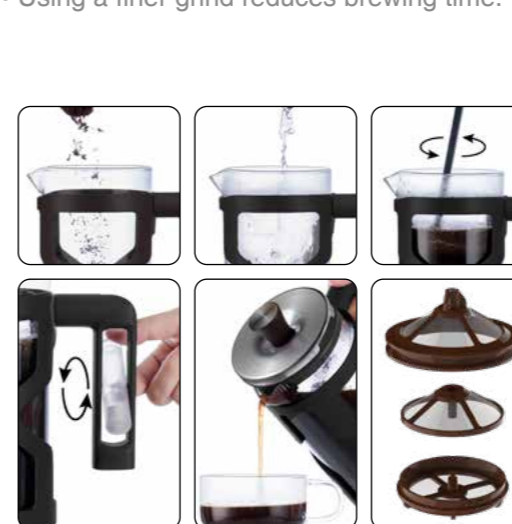

The PERFECT-IN-3 includes a 3-minute timer in the handle for that perfectly-timed cup.

- Patented filter innovation brews a clean cup.
- Filter is easy to disassemble and clean.
- Using a finer grind reduces brewing time.