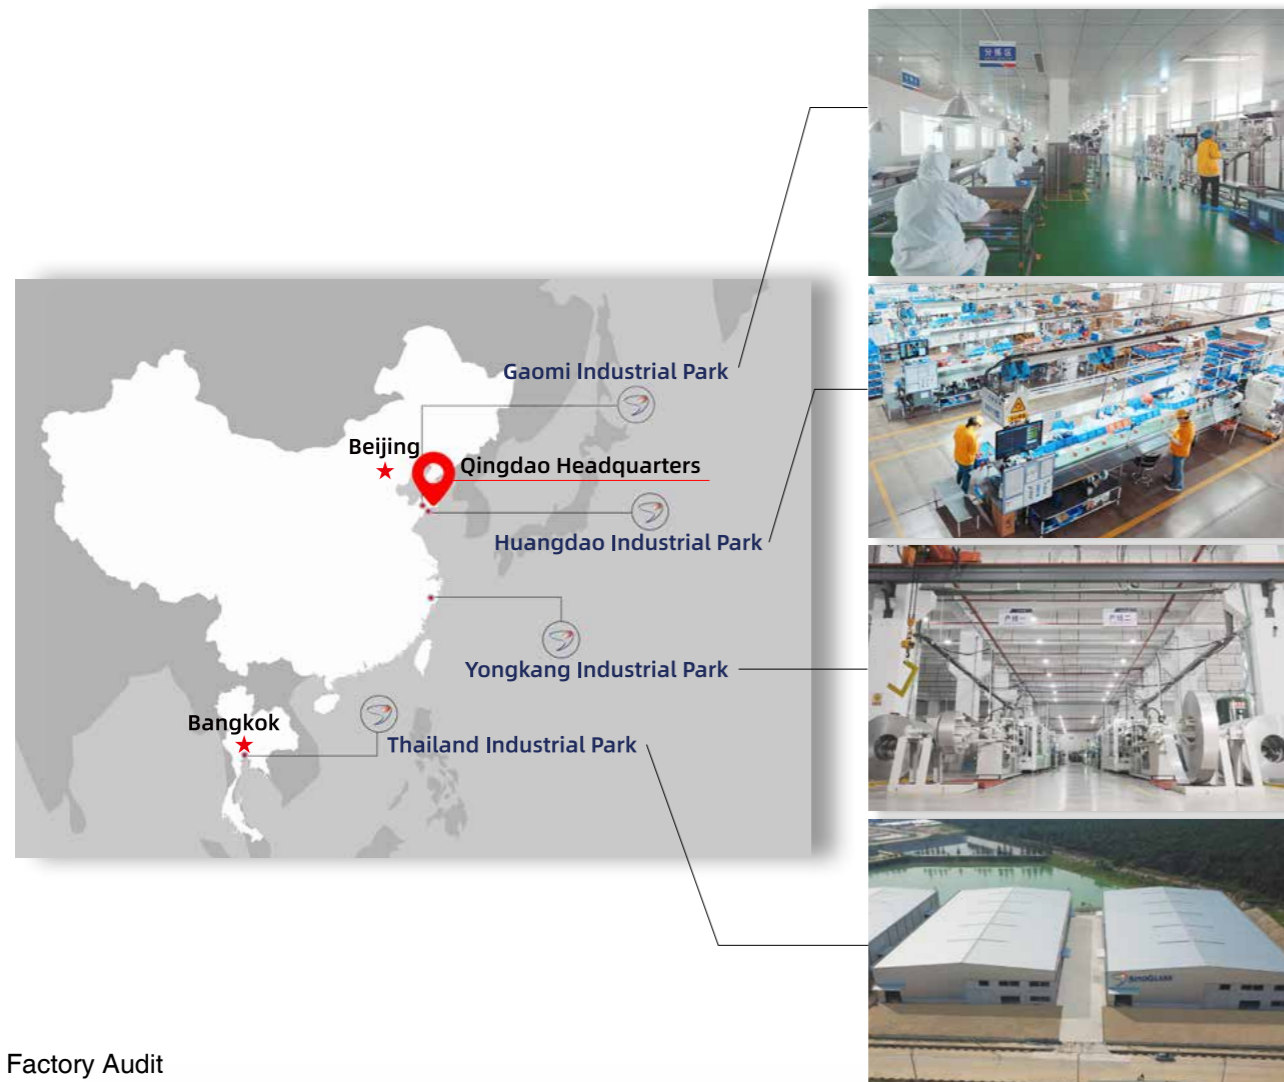

SinoGlass Group

Founded in August 2000, SinoGlass Group has created and distributed superior household products for 25 years, integrating design, research and development, manufacturing, and marketing.

Headquartered in Qingdao, China, SinoGlass Group has two manufacturing bases and modern logistics centers in Qingdao and in Gaomi City of Weifang, Shandong Province; a stainless-steel bottle factory in Yongkang, Zhejiang Province; and a manufacturing plant in the Yamato Industrial Park, Chonburi Province, Thailand.

SinoGlass strives for continual improvement. Lean Production processes have resulted in higher quality and efficient production, shortened lead times and many cost savings. Adding our own new and advanced injection molding facility has also brought more quality and cost control in house, and our modern warehousing logistics system ensures your order is correct and on schedule.

The hydration bottle brand, Hy3, is one successful example of SinoGlass responding to market and client demand. Year over year, Hy3 has gained more market share in the hydration bottle space with attractive and unique designs for all ages and situations.

Elemental Kitchen, KitchenWorks™ and Hy3 combine design innovations with state-of-the-art manufacturing, rigorous testing and a thorough quality control system, to bring only the finest products to your home.

Factory Audit