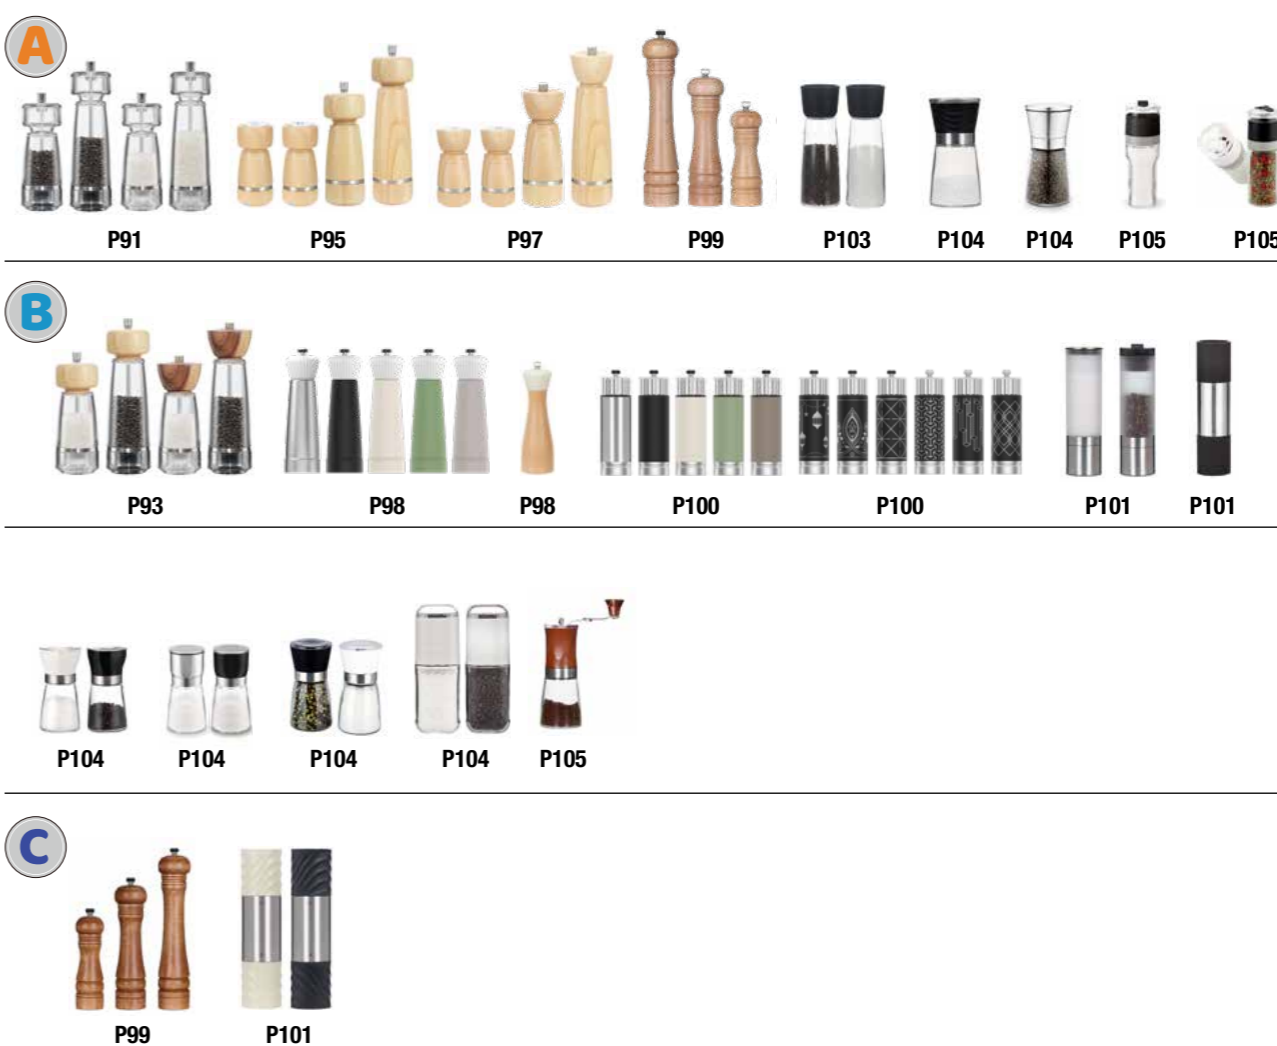

SEASONING

Spice Jars, Salt/Pepper Sets, Condiment Sets, Cheese and Sugar Jars

Salt/Pepper, Spices, Coffee

MILLS