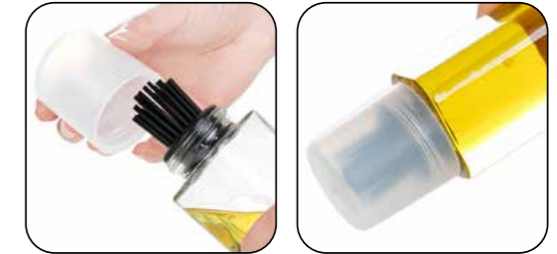

OIL BOTTLE SILICONE BRUSH

The usual method: Pour on the oil, then spread it with a separate brush or utensil. The better way: Use the ONE STEP! The silicone brush allows you to control the amount you need. When you're done, the excess oil drains back into the bottle. A special stopper in the twist-on lid keeps the oil from leaking.

- Soft silicone spreads oil evenly.
- Special lid keeps oil from leaking into the brush.
- Excess oil drains back into the bottle.

Oil Bottle With Silicone Brush

#78932000	Black
#78934000	Green
#78936000	Pink
Color Box Size	5.8x5.8x21.4cm
Case Pack	48
Carton Cube	0.042m³
270ml