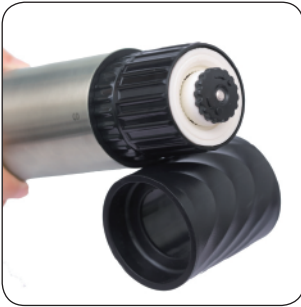

Compact and stylish, THE 2-IN-1 is the right choice for a combo salt and pepper mill. Grind the salt, invert it to grind pepper. Lifetime ceramic mechanism is adjustable from fine to coarse.

- Stainless-steel dual-head inverter mill for salt and pepper.
- Textured grip for ease of use.
- Grip available in black and white.

THE 2-IN-1 SALT/PEPPER GRINDER DUAL-HEAD MILL

Single Dual Mill

Ceramic Mechanism

#79292002	Black
#79291002	Grey
Color Box Size	5.5x5.5x20.6cm
Case Pack	48
Carton Cube	0.040m ³