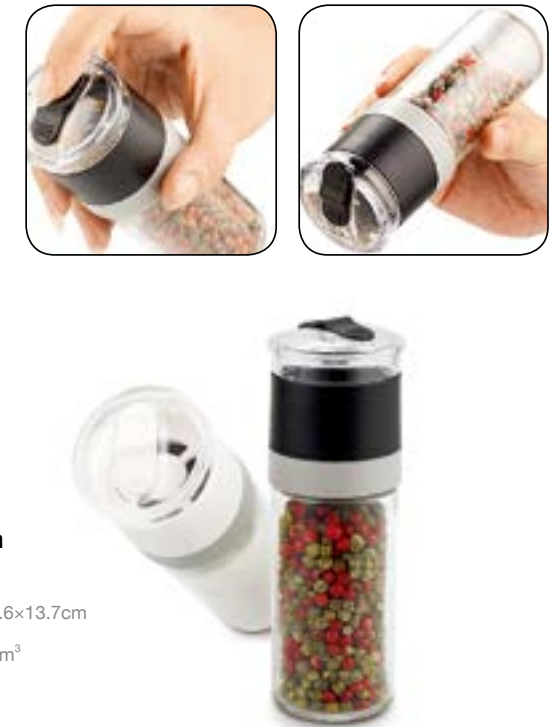

GRINDER

SEE THROUGH

- Grind spices into the see-through top to check the amount.
- Flip open to shake freshly ground spices onto your food.
- Or, remove the transparent top and grind all you need.