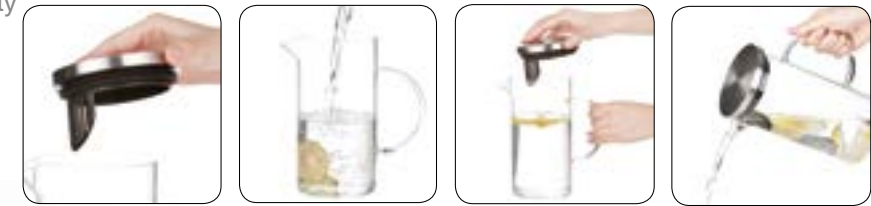

Glass Pitcher With Handle

Large

#67612001
Color Box Size 15.2x12.2x29.2cm
Case Pack 12
Carton Cube 0.076m³
1300ML

Small

#67612002
Color Box Size 15.2x12.2x24.2cm
Case Pack 12
Carton Cube 0.063 m³
1000ML

Swedish design is classy, simple, and functional. The SWEDE is all of those in a glass pitcher you'll want on your table. The stainless-steel lid includes a SS strainer for your fruit infusions. An important feature is a SS ring on the bottom, a smart solution to protect the base. You can serve delicious flavors with confidence.