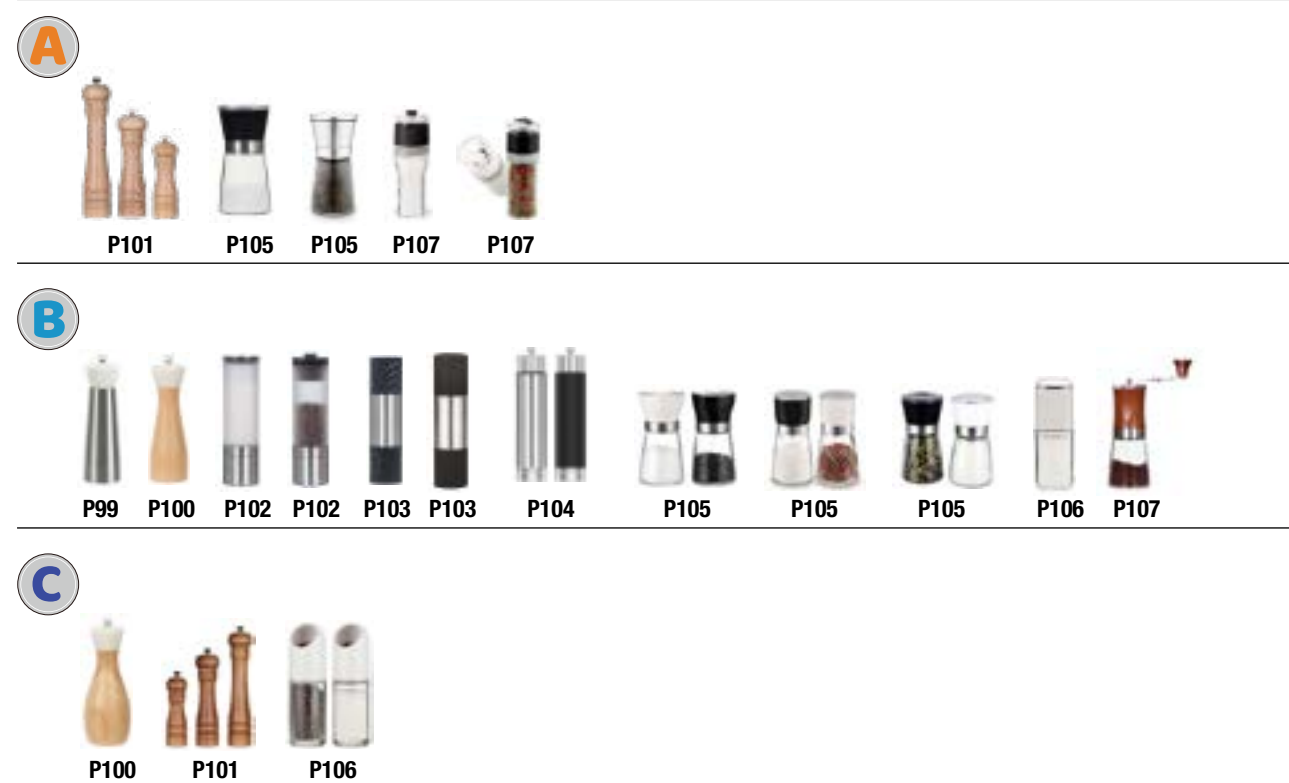

SEASONING

Spice Jars, Salt/Pepper Sets, Condiment Sets, Cheese and Sugar Jars

Salt/Pepper, Spices, Coffee

MILLS