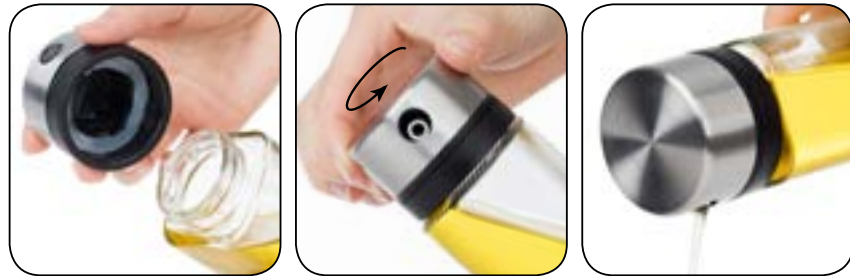

OIL & VINEGAR

TWIST-AND-POUR

THE JENNY

Classic square shape with a stylish and functional cap, the JENNY can stand alone or complement your other kitchen decor. A twist exposes the opening. Twist again to close.

- Classic square shape.
- Easy twist to open and close.
- Complements your kitchen decor.