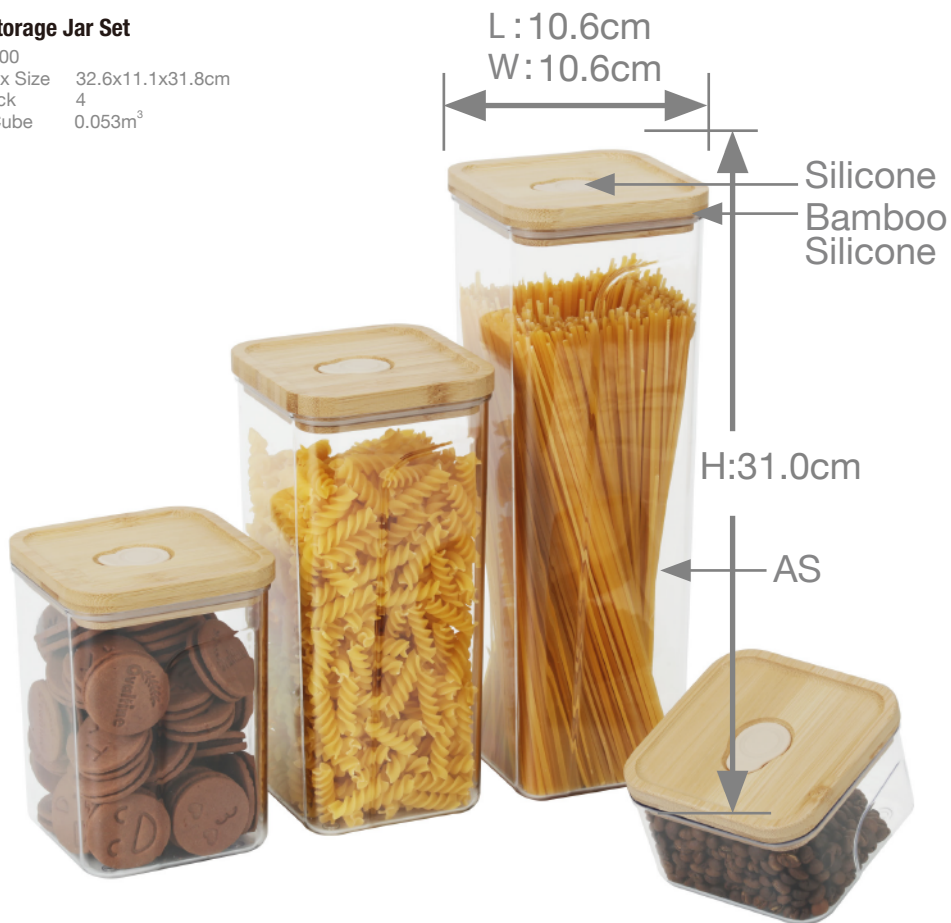

- Square shaped plastic storage.
- Stylish bamboo lid with silicone seal and air-release valve.
- Four available sizes.

**XL**

#99289001  
 Unit Size 10.6x10.6x31.0cm  
 Case Pack 12  
 Carton Cube 0.053m<sup>3</sup>  
 2300ml

**L**

#99289002  
 Unit Size 10.6x10.6x23.0cm  
 Case Pack 12  
 Carton Cube 0.040m<sup>3</sup>  
 1700ml

**M**

#99289003  
 Unit Size 10.6x10.6x15.0cm  
 Case Pack 12  
 Carton Cube 0.027m<sup>3</sup>  
 1000ml

**S**

#99289004  
 Unit Size 10.6x10.6x7.5cm  
 Case Pack 36  
 Carton Cube 0.041m<sup>3</sup>  
 370ml

**4 Pcs Storage Jar Set**

#99289000  
 Color Box Size 32.6x11.1x31.8cm  
 Case Pack 4  
 Carton Cube 0.053m<sup>3</sup>