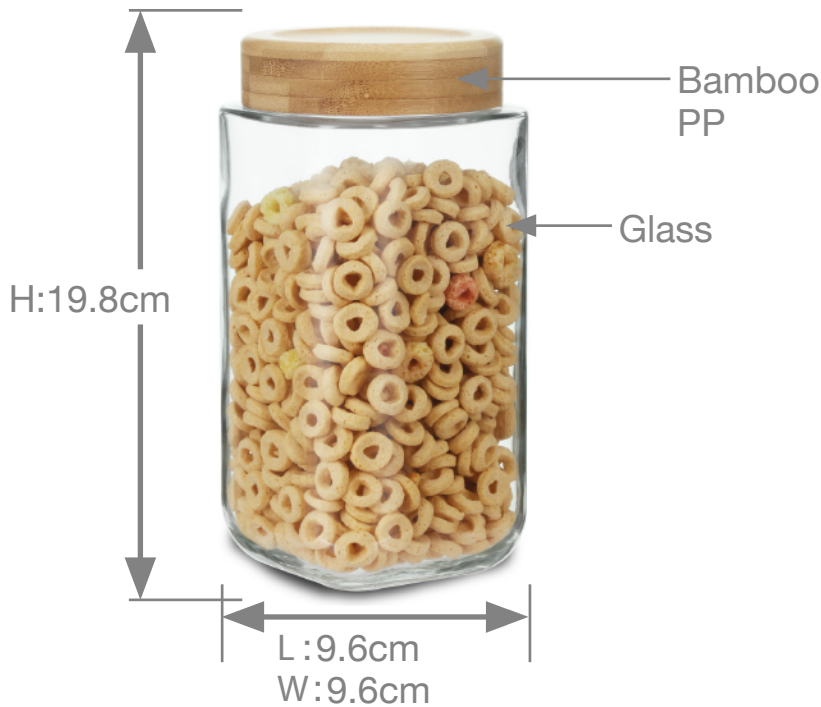

BAMBOO CLASSIC SQUARE STORAGE JAR

ELEGANT BAMBOO LID

We took our classic and durable glass storage solution and topped it with a round bamboo lid that screws on tight and secure. Square is great for your shelf space, bamboo is great for a sense of style. Three available sizes provide the variety every kitchen needs.

- Classic square glass storage jar.
- Elegant round bamboo lid.
- Three available sizes.

XL

#99279001
 Unit Size 9.6x9.6x28.8cm
 Case Pack 12
 Carton Cube 0.041m³
 1700ml

L

#99279002
 Unit Size 9.6x9.6x19.8cm
 Case Pack 12
 Carton Cube 0.029m³
 1100ml

M

#99279003
 Unit Size 9.6x9.6x11.8cm
 Case Pack 24
 Carton Cube 0.035m³
 550ml

Item No.	Description	Capacity	Weigh	Color	Packaging	Casa Pack	Master Carton Size/ Cube	20FT	40FT
99279002	Storage Jar	1100ml	648g	Bamboo	Unit Size 9.6x9.6x19.8cm	12	41.5x31.5x22.0cm/ 0.029m ³	13697	27931