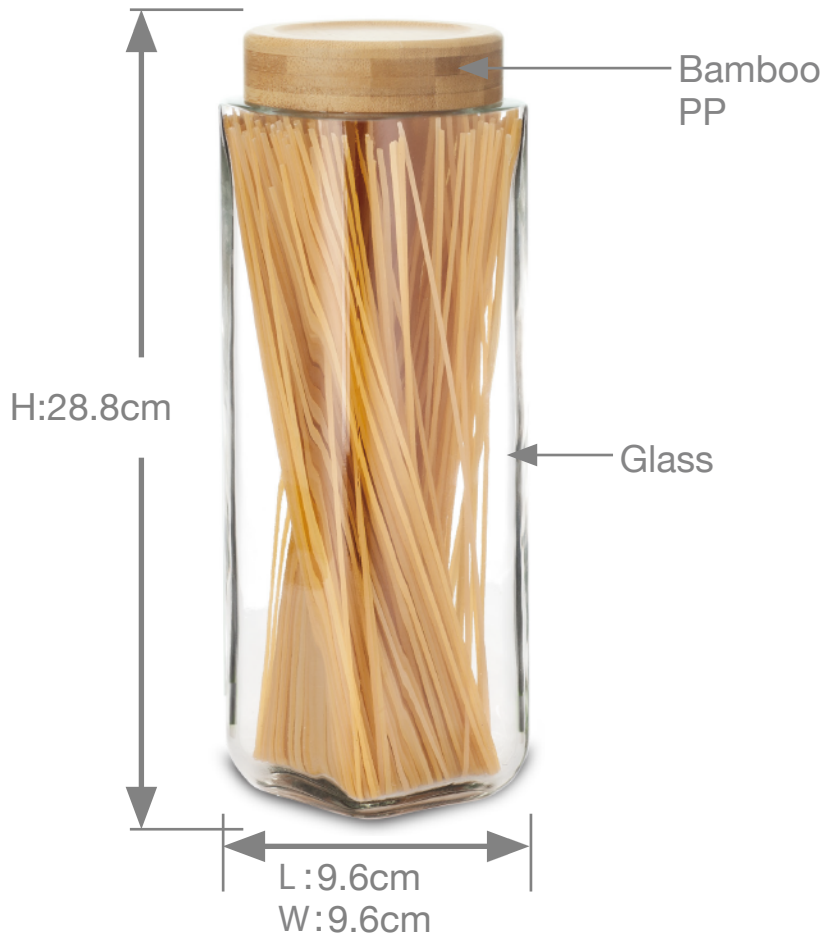

BAMBOO CLASSIC SQUARE STORAGE JAR

ELEGANT BAMBOO LID

We took our classic and durable glass storage solution and topped it with a round bamboo lid that screws on tight and secure. Square is great for your shelf space, bamboo is great for a sense of style. Three available sizes provide the variety every kitchen needs.

- Classic square glass storage jar.
- Elegant round bamboo lid.
- Three available sizes.

XL

#99279001
 Unit Size 9.6x9.6x28.8cm
 Case Pack 12
 Carton Cube 0.041m³
 1700ml

L

#99279002
 Unit Size 9.6x9.6x19.8cm
 Case Pack 12
 Carton Cube 0.029m³
 1100ml

M

#99279003
 Unit Size 9.6x9.6x11.8cm
 Case Pack 24
 Carton Cube 0.035m³
 550ml

Item No.	Description	Capacity	Weigh	Color	Packaging	Casa Pack	Master Carton Size/ Cube	20FT	40FT
99279001	Storage Jar	1700ml	917g	Bamboo	Unit Size 9.6x9.6x28.8cm	12	41.5x31.5x31.0cm/ 0.041m ³	9688	19756